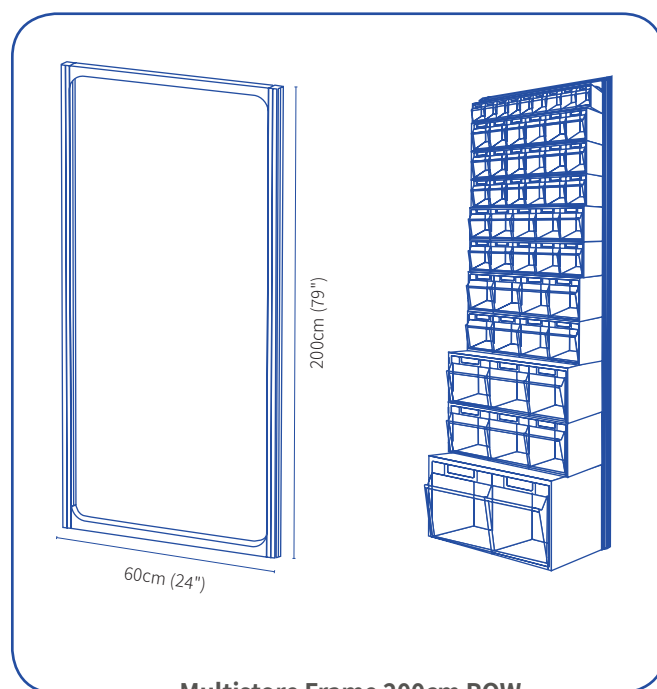

Frames for Multistore G2

Multistore Frame 60cm ROW
Item Number: TBF60

Multistore Frame 116cm ROW
Item Number: TBF116

Multistore Frame 200cm ROW
Item Number: TBF200

Single Stand 116cm ROW
Item Number: TBS116

SELECT THE BEST CONFIGURATION FOR YOUR NEEDS AND GET THE MULTISTORES ACCORDINGLY

A

BIN	QTY
9	x2
6	x2
5	x2
4	x2
3	--
2	--

B

BIN	QTY
9	--
6	x1
5	x5
4	x1
3	--
2	--

C

BIN	QTY
9	x1
6	x1
5	x2
4	x2
3	x1
2	--

D

BIN	QTY
9	--
6	--
5	x3
4	x2
3	x1
2	--

Double-Sided Stand 116cm ROW
Item Number: **TBDS116**

SELECT THE BEST CONFIGURATION FOR YOUR NEEDS AND GET THE MULTISTORES ACCORDINGLY

A

BIN	QTY
9	x4
6	x4
5	x4
4	x4
3	--
2	--