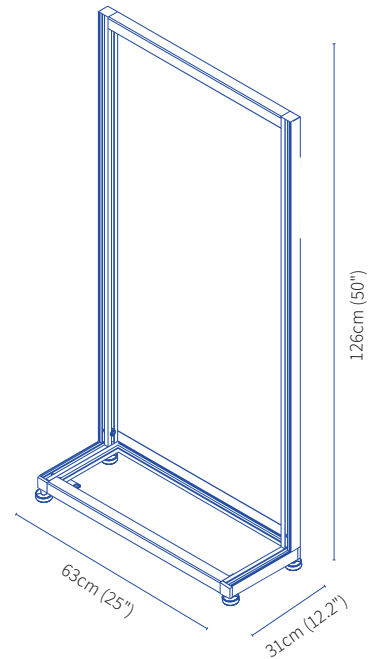

Frames for Multistore G2

Multistore Frame 60cm ROW
Item Number: TBF60

Multistore Frame 116cm ROW
Item Number: TBF116

Multistore Frame 200cm ROW
Item Number: TBF200

Single Stand 116cm ROW
Item Number: TBS116

SELECT THE BEST CONFIGURATION FOR YOUR NEEDS AND GET THE MULTISTORES ACCORDINGLY

A

BIN	QTY
9	x2
6	x2
5	x2
4	x2
3	--
2	--

B

BIN	QTY
9	--
6	x1
5	x5
4	x1
3	--
2	--

C

BIN	QTY
9	x1
6	x1
5	x2
4	x2
3	x1
2	--

D

BIN	QTY
9	--
6	--
5	x3
4	x2
3	x1
2	--

Double-Sided Stand 116cm ROW
Item Number: **TBDS116**

SELECT THE BEST CONFIGURATION FOR YOUR NEEDS AND GET THE MULTISTORES ACCORDINGLY

A

BIN	QTY
9	x4
6	x4
5	x4
4	x4
3	--
2	--