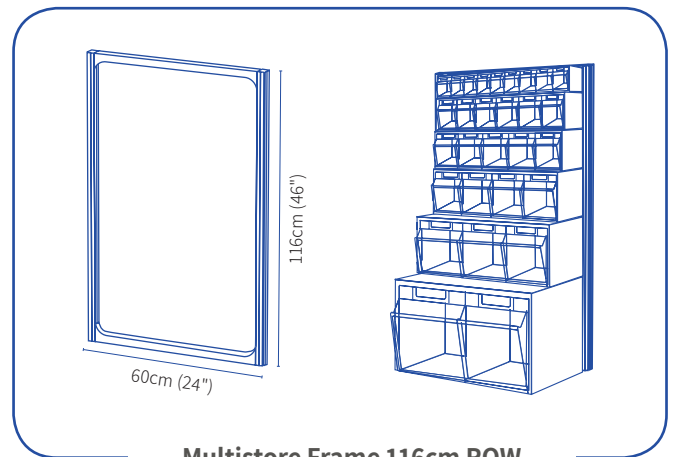

Frames for Multistore G2

Multistore Frame 60cm ROW
Item Number: TBF60

Multistore Frame 116cm ROW
Item Number: TBF116

Multistore Frame 200cm ROW
Item Number: TBF200

Single Stand 116cm ROW
Item Number: TBS116

SELECT THE BEST CONFIGURATION FOR YOUR NEEDS AND GET THE MULTISTORES ACCORDINGLY

A

BIN	QTY
9	x2
6	x2
5	x2
4	x2
3	--
2	--

B

BIN	QTY
9	--
6	x1
5	x5
4	x1
3	--
2	--

C

BIN	QTY
9	x1
6	x1
5	x2
4	x2
3	x1
2	--

D

BIN	QTY
9	--
6	--
5	x3
4	x2
3	x1
2	--

Double-Sided Stand 116cm ROW
Item Number: **TBDS116**

SELECT THE BEST CONFIGURATION FOR YOUR NEEDS AND GET THE MULTISTORES ACCORDINGLY

A

BIN	QTY
9	x4
6	x4
5	x4
4	x4
3	--
2	--