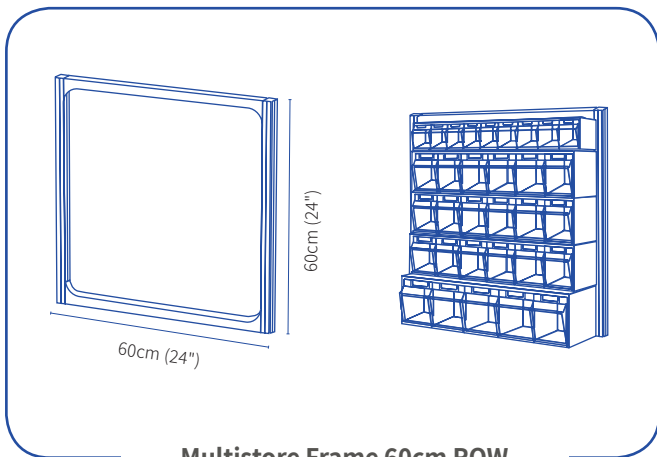

Frames for Multistore G2

Multistore Frame 60cm ROW
Item Number: TBF60

Multistore Frame 116cm ROW
Item Number: TBF116

Multistore Frame 200cm ROW
Item Number: TBF200

Single Stand 116cm ROW
Item Number: TBS116

SELECT THE BEST CONFIGURATION FOR YOUR NEEDS AND GET THE MULTISTORES ACCORDINGLY

A

BIN	QTY
9	x2
6	x2
5	x2
4	x2
3	--
2	--

B

BIN	QTY
9	--
6	x1
5	x5
4	x1
3	--
2	--

C

BIN	QTY
9	x1
6	x1
5	x2
4	x2
3	x1
2	--

D

BIN	QTY
9	--
6	--
5	x3
4	x2
3	x1
2	--

Double-Sided Stand 116cm ROW
Item Number: **TBDS116**

SELECT THE BEST CONFIGURATION FOR YOUR NEEDS AND GET THE MULTISTORES ACCORDINGLY

A

BIN	QTY
9	x4
6	x4
5	x4
4	x4
3	--
2	--