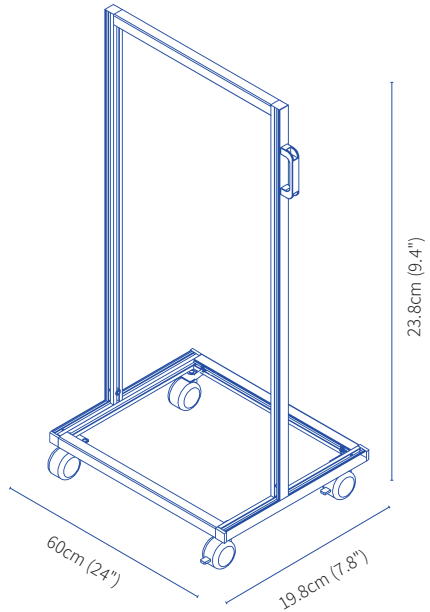

Frames for Multistore G2

Multistore Frame 60cm ROW
Item Number: TBF60

Multistore Frame 116cm ROW
Item Number: TBF116

Multistore Frame 200cm ROW
Item Number: TBF200

Single Stand 116cm ROW
Item Number: TBS116

SELECT THE BEST CONFIGURATION FOR YOUR NEEDS AND GET THE MULTISTORES ACCORDINGLY

A

BIN	QTY
9	x2
6	x2
5	x2
4	x2
3	--
2	--

B

BIN	QTY
9	--
6	x1
5	x5
4	x1
3	--
2	--

C

BIN	QTY
9	x1
6	x1
5	x2
4	x2
3	x1
2	--

D

BIN	QTY
9	--
6	--
5	x3
4	x2
3	x1
2	--

Double-Sided Stand 116cm ROW
Item Number: **TBDS116**

SELECT THE BEST CONFIGURATION FOR YOUR NEEDS AND GET THE MULTISTORES ACCORDINGLY

A

BIN	QTY
9	x4
6	x4
5	x4
4	x4
3	--
2	--